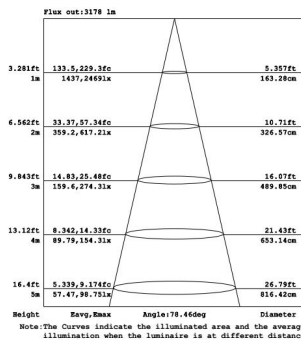

Mechanical and Housing	
Housing Material	Die-casting Aluminum
Optical Cover Material	Polycarbonate
Overall Length	676mm
Overall Width	303mm
Overall Height	186mm
Light Technical	
LED Source	Philips Lumileds SMD3030
CRI	>70
Efficiency	120lm/W ± 5%
Color Temperature Range	3000K-6500K

Luminaire Photometric Diagram

Dimension Drawing