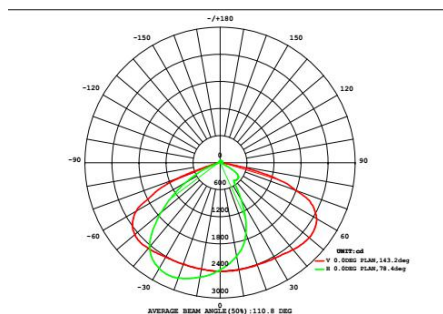

NEW SMD Street Light 80W

Designed for major and city roads, our NEW SMD Street Light is a new and wonderful product to brighten the streets beyond imagination because of its smartly-designed to bring cities the highest saving possible with best-in-class lumen per watt.Handsome in appearance and simple in shape.

Mechanical and Housing	
Housing Material	Die-casting Aluminum
Optical Cover Material	Polycarbonate
Overall Length	676mm
Overall Width	303mm
Overall Height	186mm
Light Technical	
LED Source	Philips Lumileds SMD3030
CRI	>70
Efficiency	120lm/W ± 5%
Color Temperature Range	3000K-6500K

Luminaire Photometric Diagram

Dimension Drawing